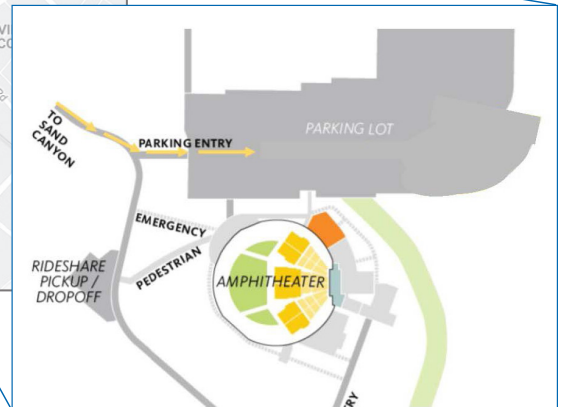

# SOUTHERN CALIFORNIA COMMENCEMENT Driving Directions & Parking Map

*Please use this address for GPS purposes, then follow signage and parking attendant directions for final steps to enter the parking lot:*

## FROM LOS ANGELES VIA THE 5

- 5 Freeway South to Sand Canyon Avenue exit (Exit 96).
- Use the middle lane to turn left on Sand Canyon.
- Take an immediate right on Marine Way.
- Follow Marine Way for 2 miles to the venue.
- Turn left at the flags leading into the main parking lot.
- Follow parking attendant instructions to locate your parking spot.

## FROM LOS ANGELES VIA THE 405

- 405 Freeway South to Sand Canyon Avenue exit.
- Turn left on Sand Canyon.
- In 1.5 miles, turn right on Marine Way.
- Follow Marine Way for 2 miles to the venue.
- Turn left at the flags leading into the main parking lot.
- Follow parking attendant instructions to locate your parking spot.

## FROM SAN DIEGO

- 5 Freeway North to Sand Canyon Avenue exit (Exit 96).
- Use the middle lane to turn right on Sand Canyon.
- Take an immediate left on Marine Way.
- Follow Marine Way for 2 miles to the venue.
- Turn left at the flags leading into the main parking lot.
- Follow parking attendant instructions to locate your parking spot.