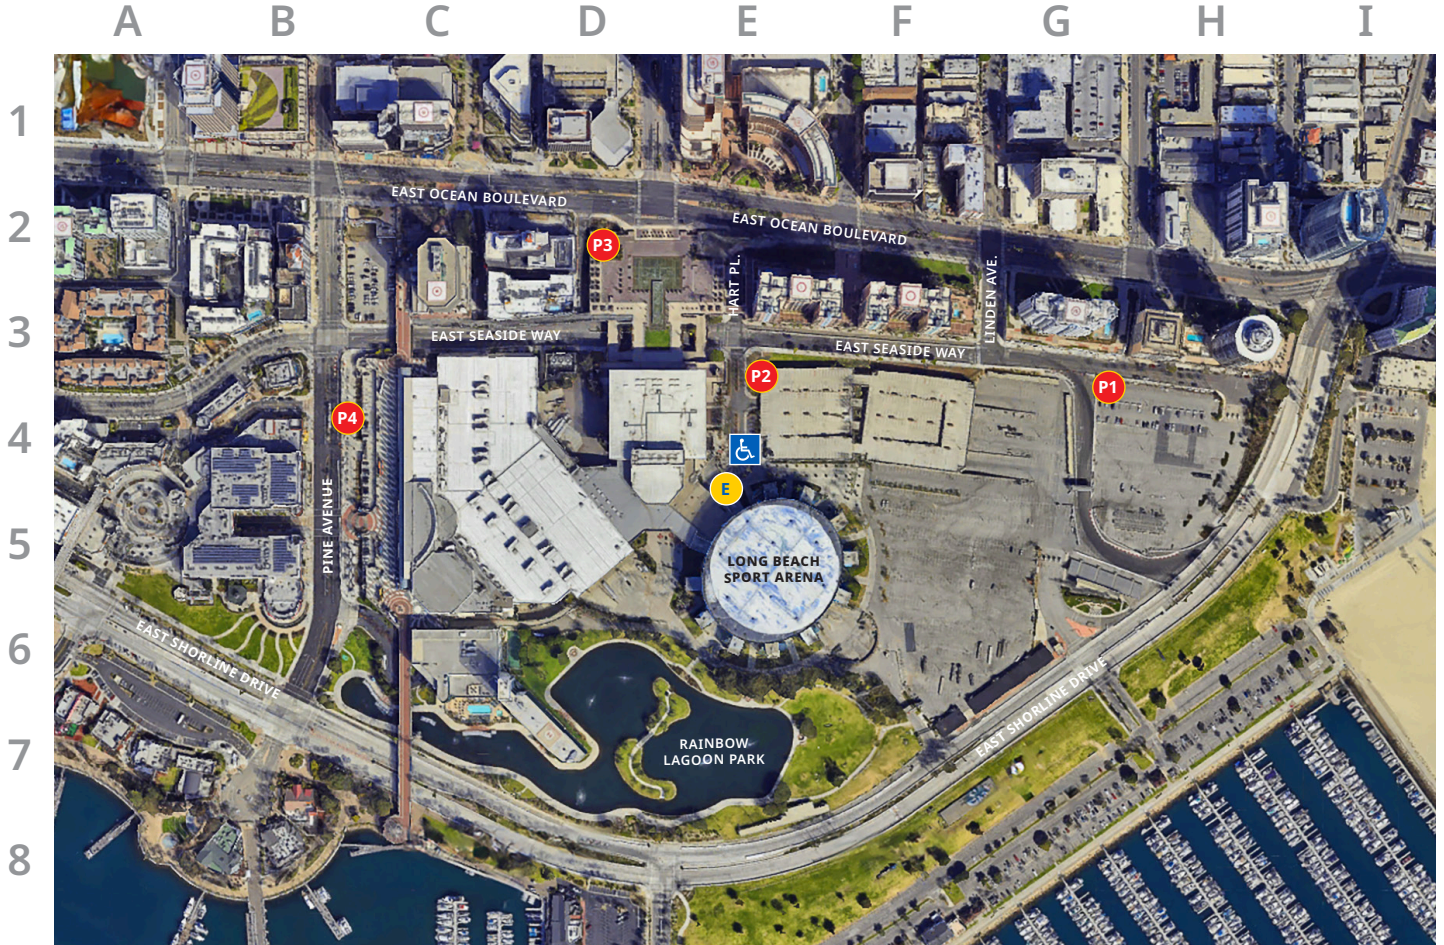

# PARKING MAP

## LONG BEACH ARENA

300 East Ocean Boulevard • Long Beach, California

**E** Entrance to Auditorium

 ADA Curbside Drop Off

### ON-SITE PARKING OPTIONS:

- P1** Main Parking Lot (Seaside Way and Linden Ave).....124 E Shoreline Dr.....**G3**
- P2** Arena Parking Garage (Hart Pl and Seaside Way)..... 400 E. Seaside Way.....**E3**

### OVERFLOW PARKING OPTIONS:

- P3** Terrace Theater Garage (Collins Way and Ocean Blvd) .....66 Collins Way.....**D2**
- P4** Convention Center Garage (Seaside Way and Pine Ave).....46 Pine Ave.....**B4**